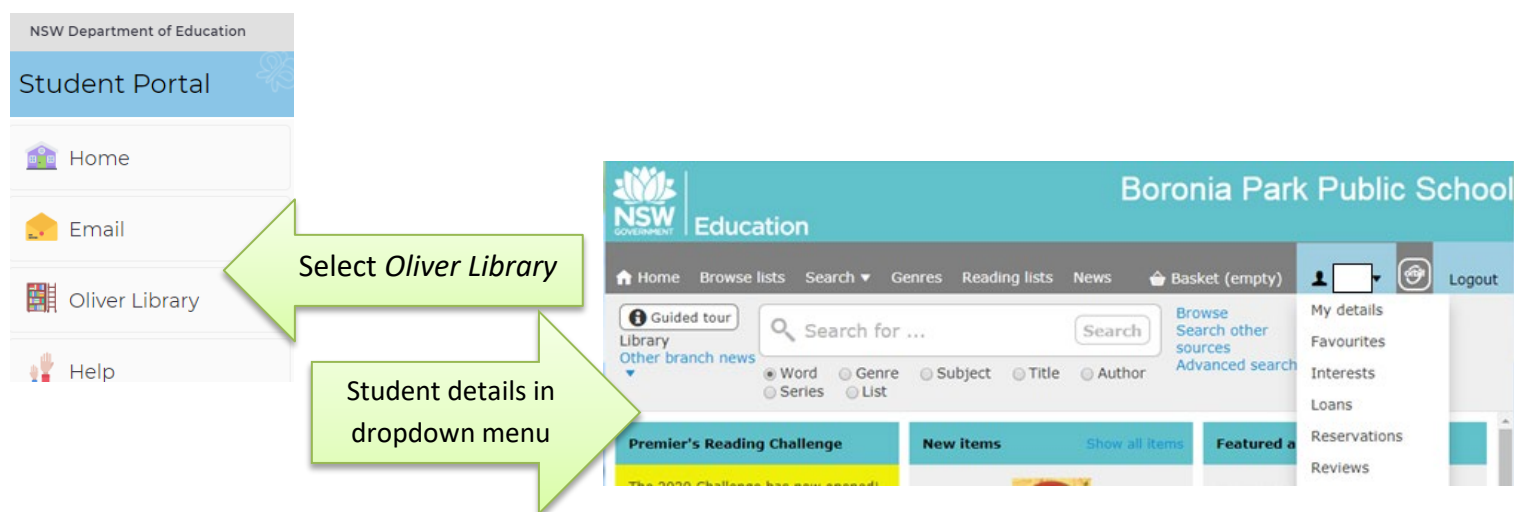

Our Boronia Park library page will be updated regularly with student tasks.

Login to the student portal, through the DoE website <https://education.nsw.gov.au/> :

Student login details are the same as used for the Premier's Reading Challenge (PRC) and when students use the computers at school. It will be their first name and surname, sometimes with a number, such as: john.citizen1

Contact your classroom teacher via the front office for login details.

Using the Oliver Library portal, students can:

- View current stage projects
- Read an e-book (new school subscription to Wheelers Books in progress)
- Click on links to activities (updated regularly)
- Write a book review (these are published once authorised by library staff)
- View and renew their current loans
- View their loan history, which can assist in completing the PRC reading log
- Set "interests" to allow for book recommendations